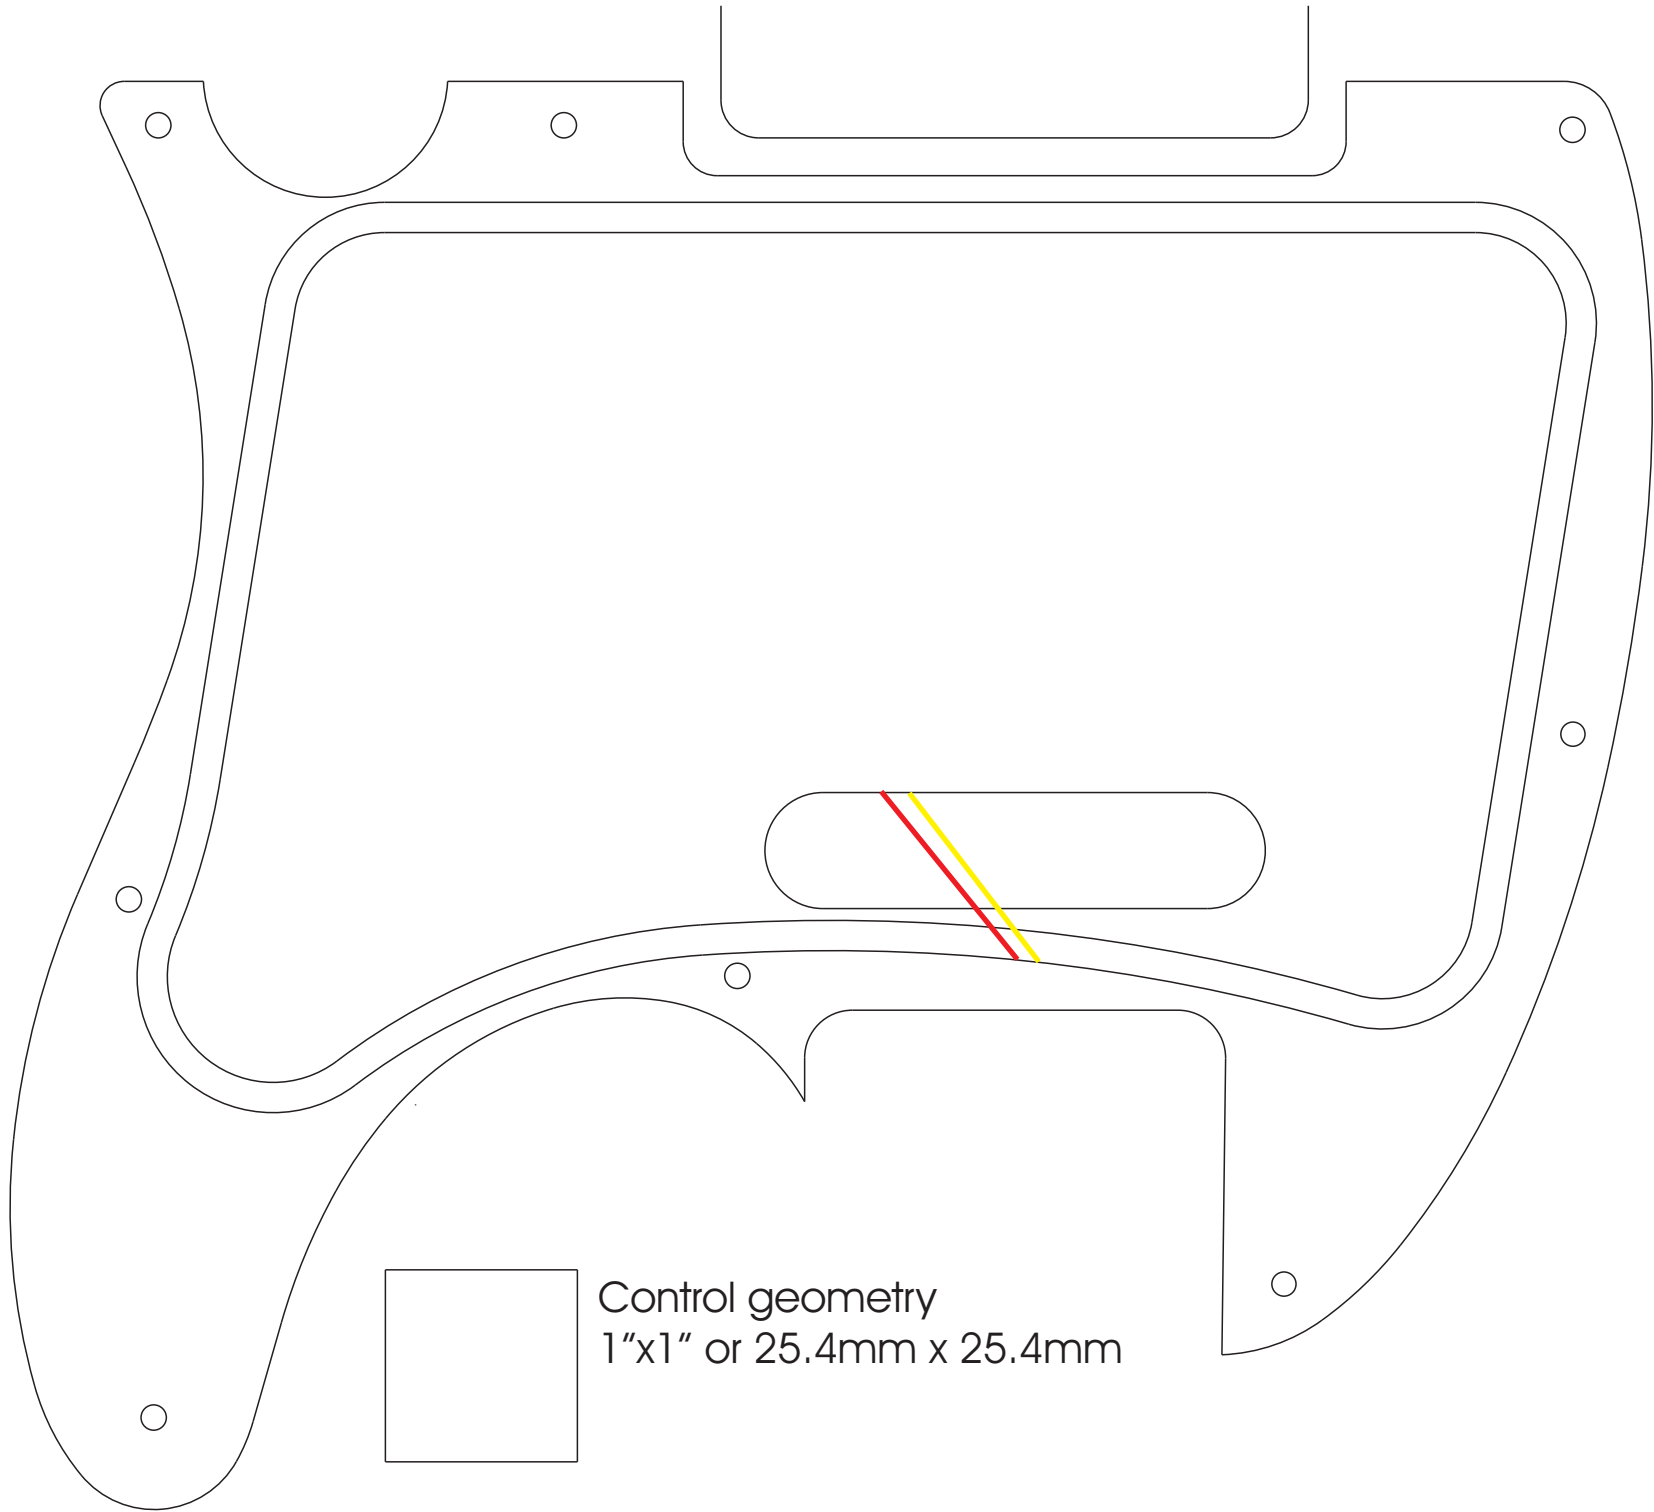

LCNCS Regular (21.5" or 546mm)

Control geometry
1"x1" or 25.4mm x 25.4mm