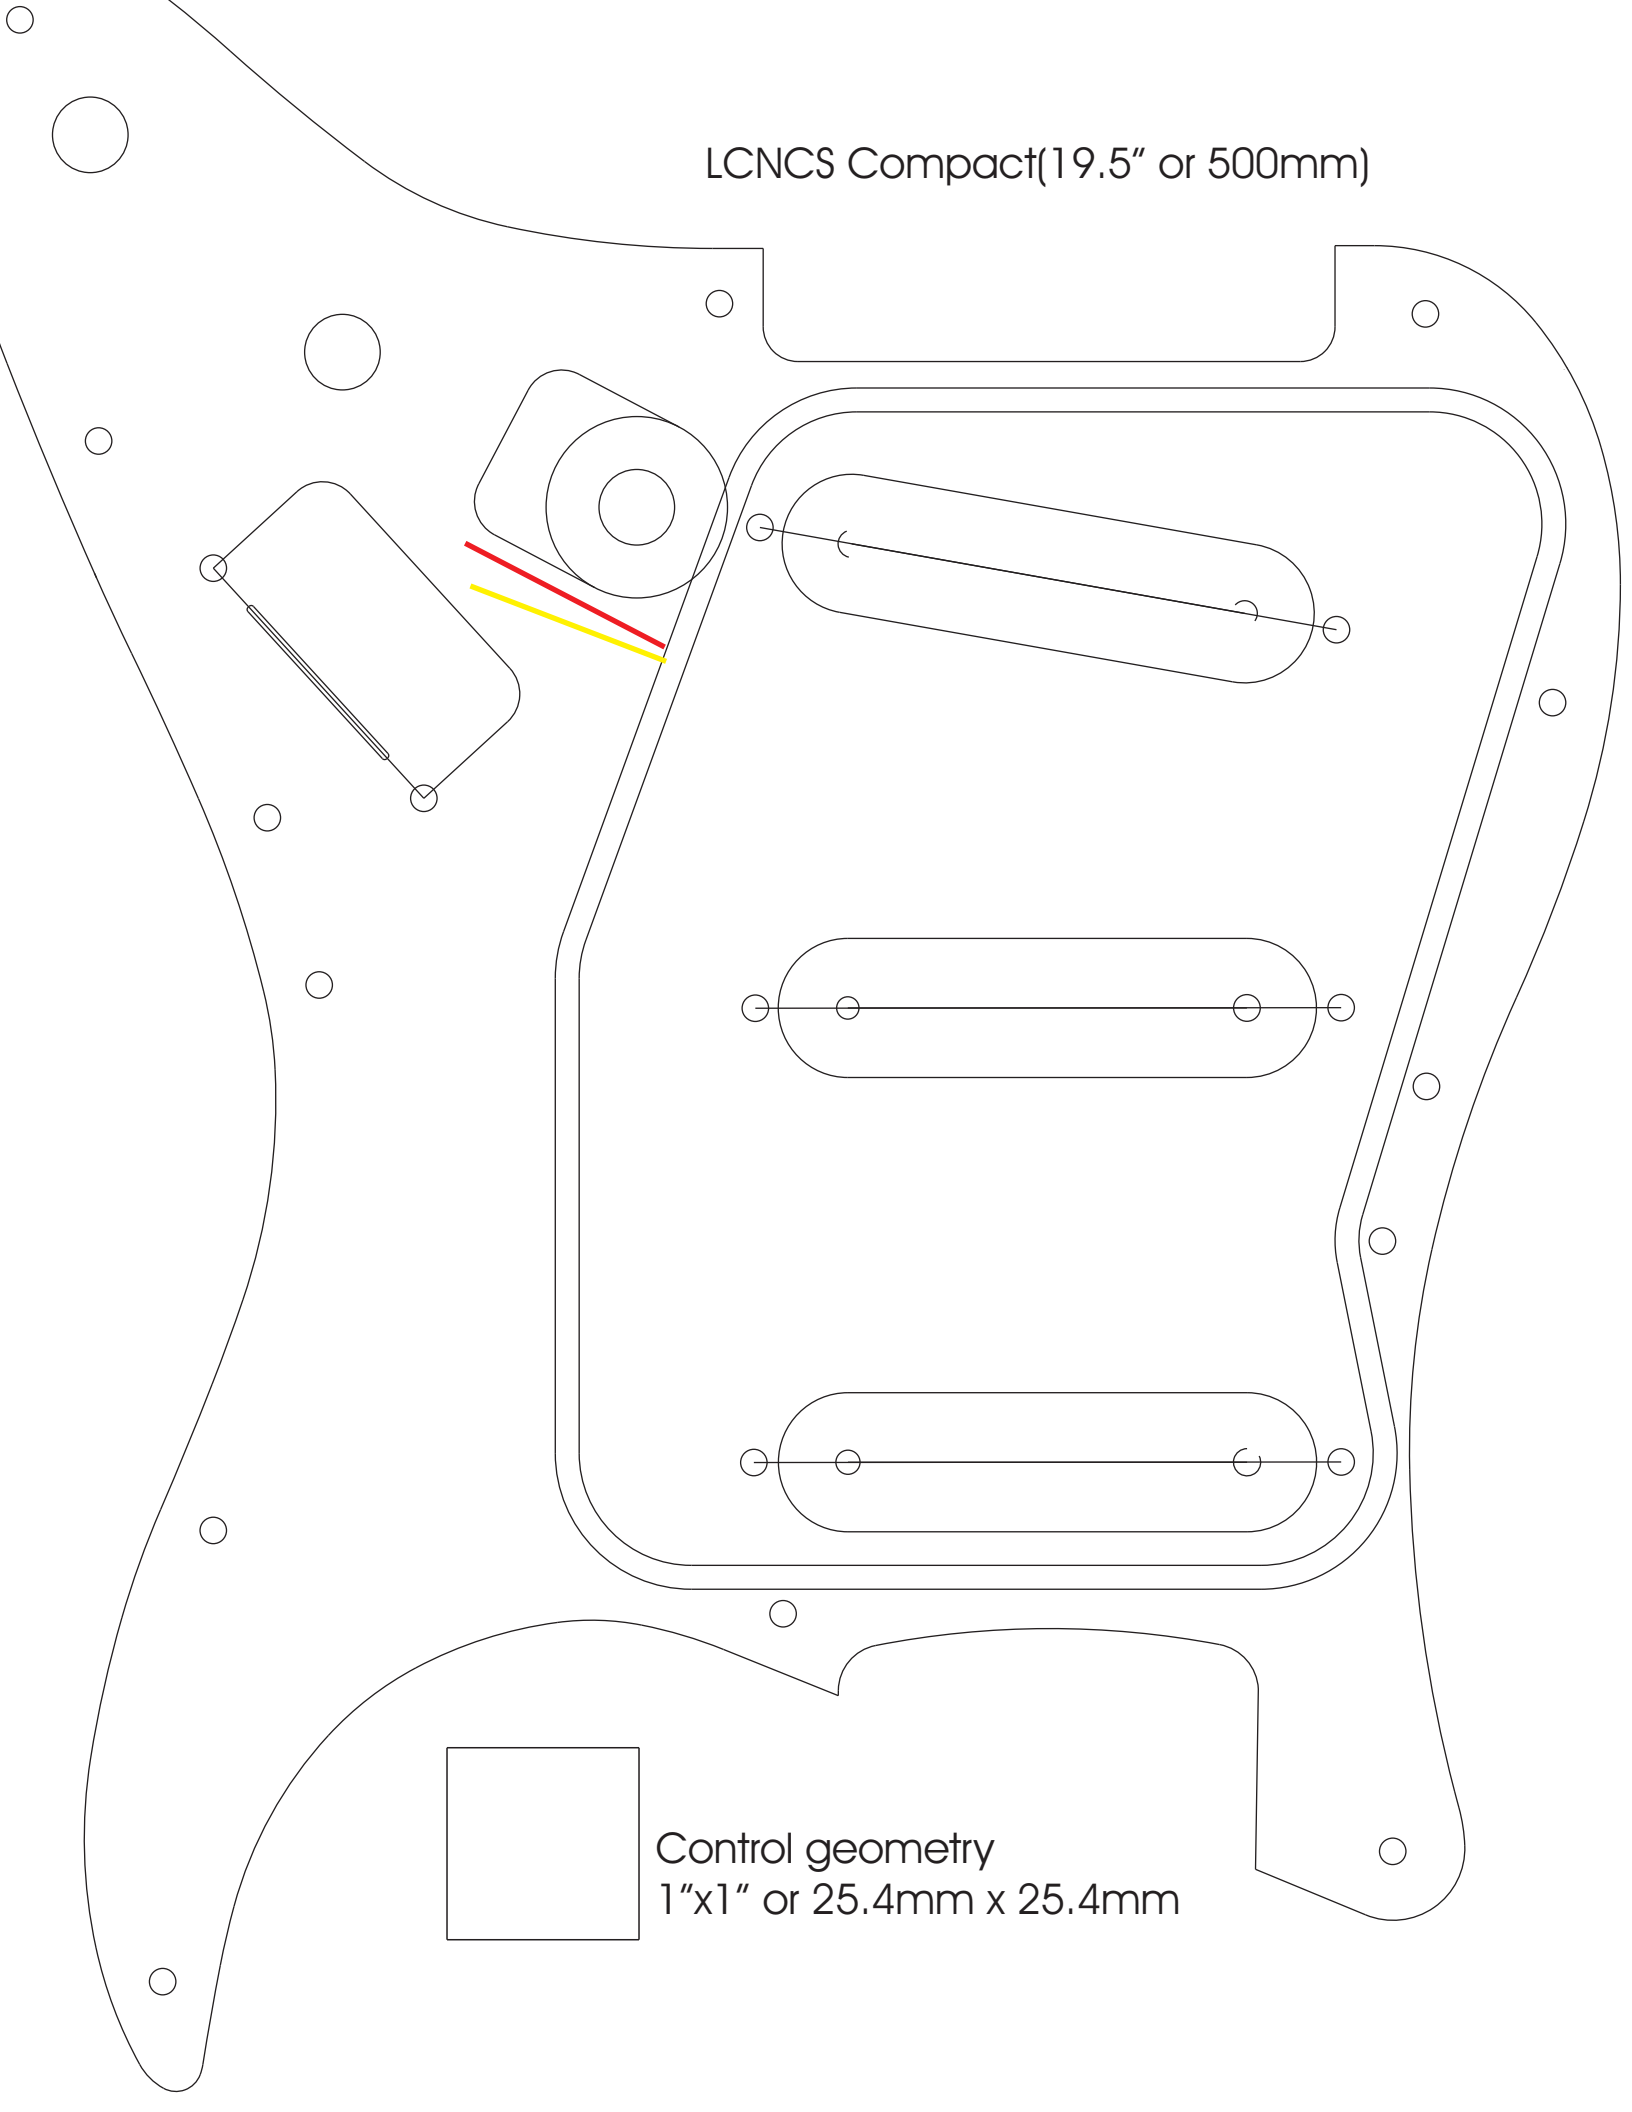

LCNCS Compact(19.5" or 500mm)

Control geometry
1"x1" or 25.4mm x 25.4mm