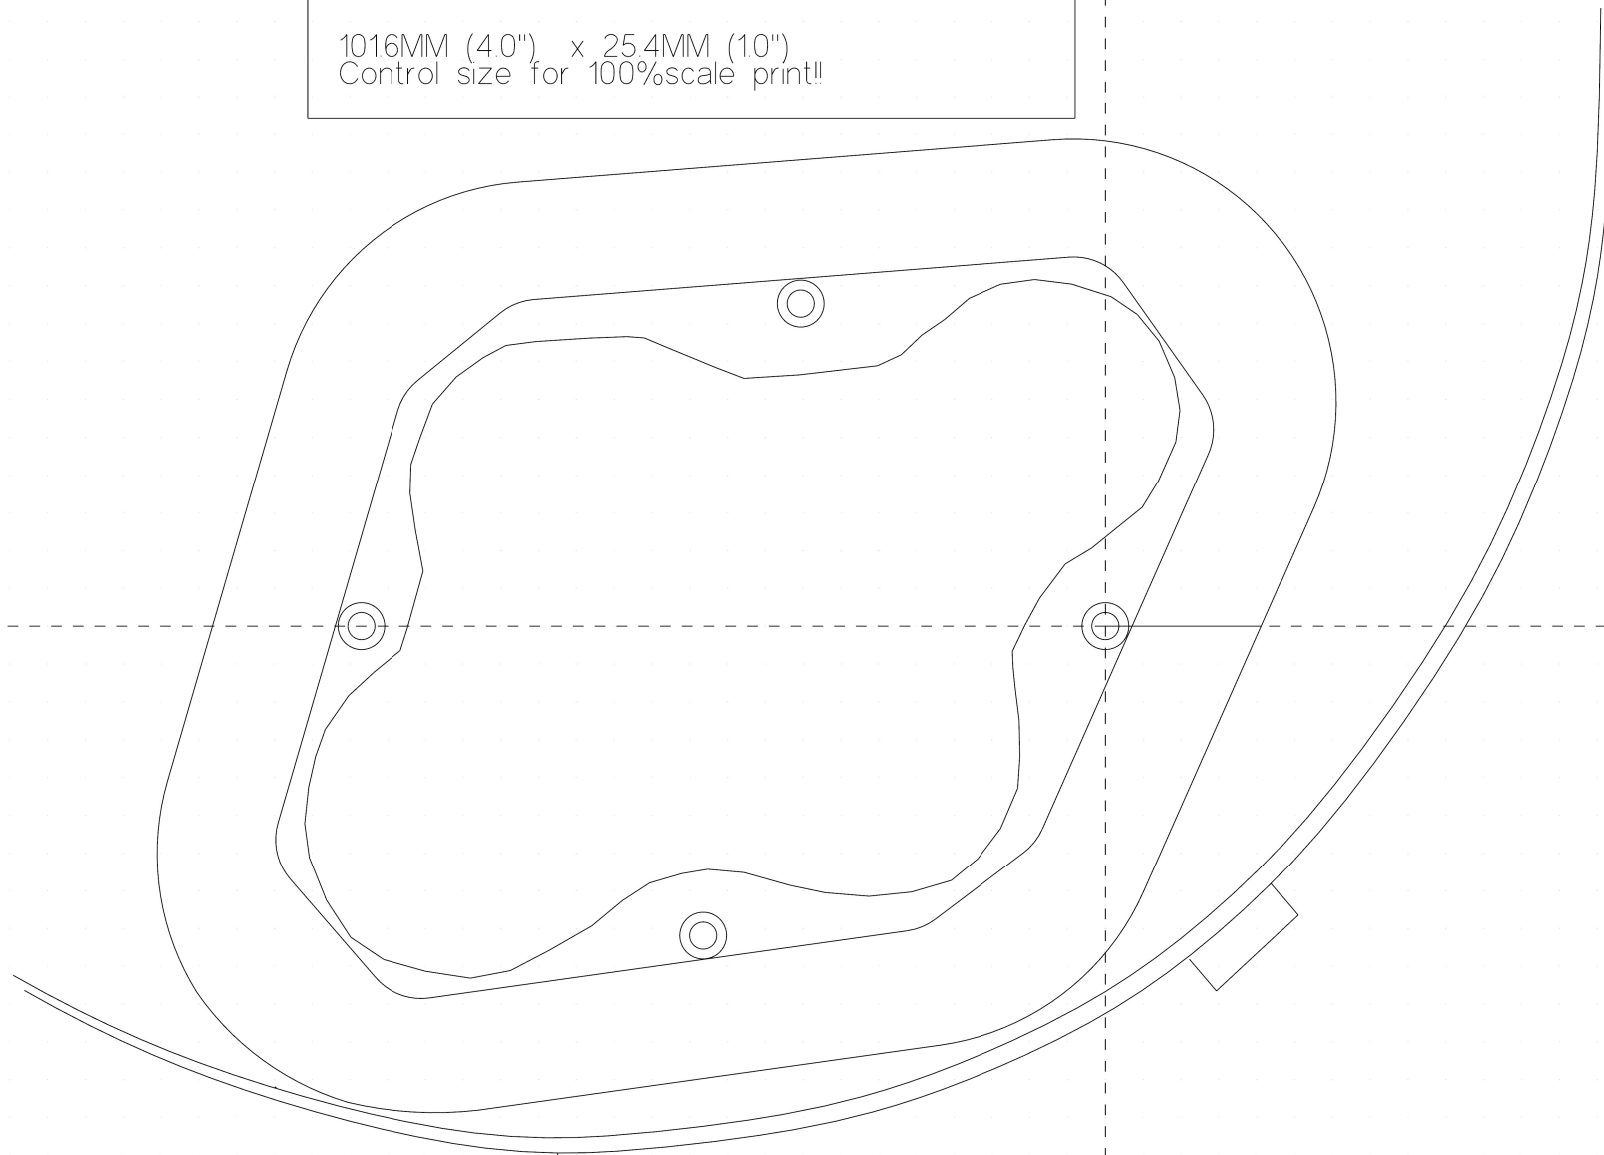

1016MM (4.0") x 25.4MM (1.0")
Control size for 100%scale print!!

Top

20.069 mm
Metric